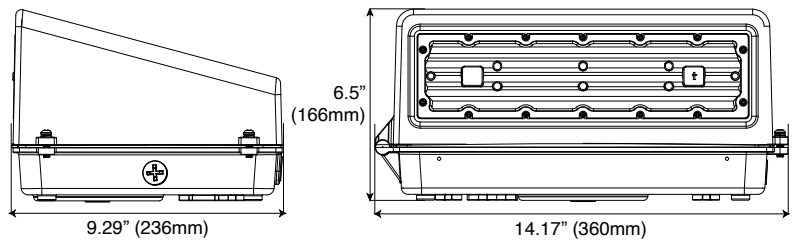

Performance Summary

Input Voltage	120V-277V
Input Frequency	50/60 Hz
Rated Wattage	See Performance Table
Delivered Lumens	See Performance Table
Efficacy	120-140 lm/W (typ.)
CRI	> 70
Available CCT¹	3000K, 4000K, 5000K
Rated Life	75,000 hours
Power Factor	> 0.9
THD	< 20%
IP Rating	IP65
Photometric Distribution	Type III
Dimming	0-10V Continuous Dimming
Operating Temp.	-40°C to 50°C

Product Dimensions

BUG Rating

Model No.	B	U	G
WPT-80UX/CT	3	0	1

Performance Data

Catalog No.	Rated Wattage (W)	Tested Wattage (W)	3000K		4000K		5000K	
			Delivered Lumens (lm)	Efficacy (lm/W)	Delivered Lumens (lm)	Efficacy (lm/W)	Delivered Lumens (lm)	Efficacy (lm/W)
WPT-80UX/CT	16	16	2160	135	2432	152	2352	147
	32	32	4320	135	4864	152	4704	147
	48	48	6192	129	6960	145	6912	144
	64	63	7749	123	8757	139	8694	138
	80	81	10125	125	11907	147	10530	130

DLC QPL Data

QPL Model No.	Product ID	Technical Req.	Classification	Primary Use
WPT-80UX/CT	PLHKLZUBJKF	5.1	Premium	Outdoor Full-Cutoff Wall-Mounted Area Luminaires