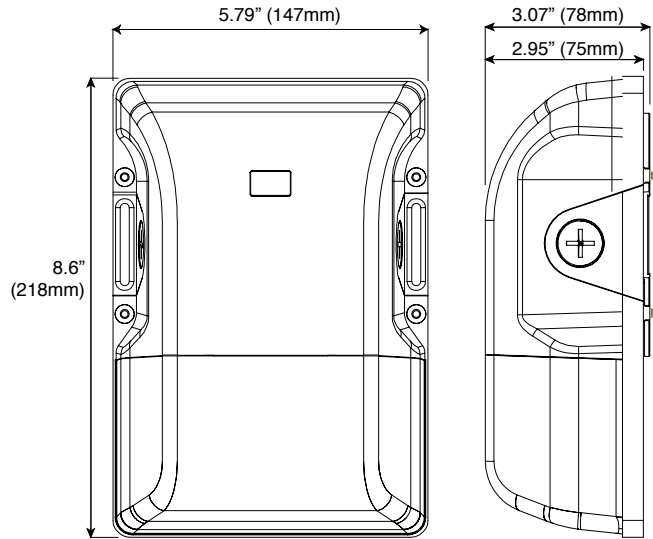

Performance Summary

Input Voltage	120V-277V
Input Frequency	50/60 Hz
Rated Wattage	See Performance Table
Delivered Lumens	See Performance Table
Efficacy	125 LPW (typ.)
CRI	80+, R9 > 0
Available CCT¹	4000K, 5000K
Rated Life	50,000 hours
Power Factor	> 0.9
THD	< 20%
IP Rating	IP65
Photometric Distribution	Type IV
Operating Temp.	-20°C to 45°C

Product Dimensions