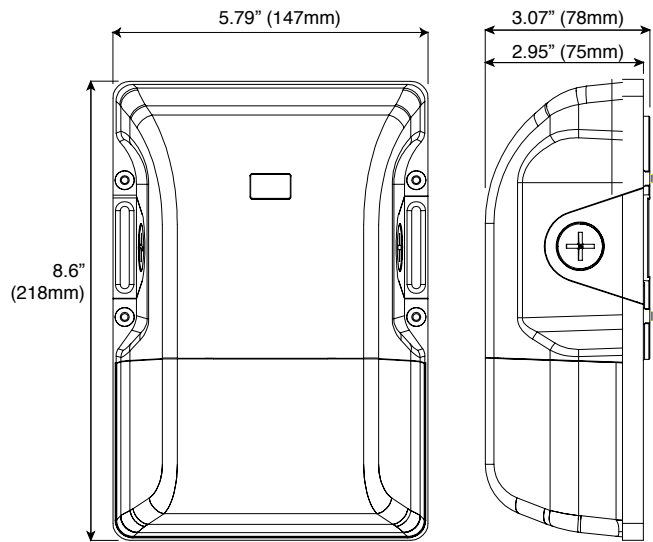

Performance Summary

Input Voltage	120V-277V
Input Frequency	50/60 Hz
Rated Wattage	See Performance Table
Delivered Lumens	See Performance Table
Efficacy	140 LPW (typ.)
CRI	80+, R9 > 0
Available CCT¹	3000K, 4000K, 5000K
Rated Life	75,000 hours
Power Factor	> 0.9
THD	< 20%
IP Rating	IP65
Photometric Distribution	Type IV
Operating Temp.	-40°C to 45°C

Product Dimensions

Performance Data

Catalog No.	Rated Wattage (W)	3000K		4000K		5000K	
		Delivered Lumens (lm)	Efficacy (lm/W)	Delivered Lumens (lm)	Efficacy (lm/W)	Delivered Lumens (lm)	Efficacy (lm/W)
WPM-20UX/CT	10	1,380	138	1,450	145	1,400	140
	15	2,055	134	2,160	144	2,085	139
	20	2,720	136	2,860	143	2,760	138