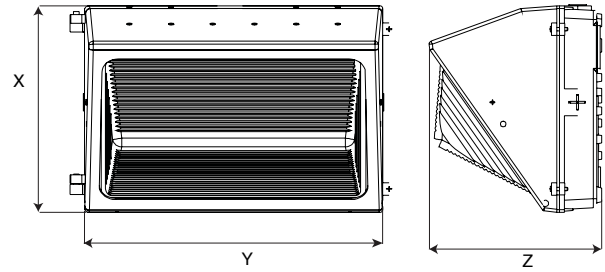

Ordering Information

Example: WPE-45/50K XE G4

| WPE | 45 | 50K | [Blank] | XE G4 | [Blank] | [Blank] | | |
|---------------------------|------------------------|------|-------------------------------|-------|----------------------|-------------------|--|-------------------------------|
| Series | Nominal Wattage | | Color Temp¹ | | Input Voltage | Generation | Controls | Finish Color |
| WPE | 30 | 30W | 40K | 4000K | Blank 120V-277V | XE G3 | PC-UNV Photocell (120V/277V) | Blank Dark Bronze RAL#8019 |
| LED Traditional Wall Pack | 45 | 45W | 50K | 5000K | | XE G4 | | |
| | 60 | 60W | | | | XE G4 | OSDL/IR | WH White RAL#9003 |
| | 75 | 75W | | | | Generation 4 | Multi-Level Occ. Sensor w/ wireless config. | BLK Black RAL#9011 |
| | 90 | 90W | | | | | Emergency Backup EM700* 700 lm EM1400 1400 lm | SILV Silver RAL#9006 |
| | 120 | 120W | | | | | | *only option for WPE-30 |

Product Dimensions

| Catalog No. | Height (X) | Length (Y) | Depth (Z) |
|---------------|---------------|----------------|---------------|
| WPE-30 XE G3 | 9.21" (234mm) | 9.17" (233mm) | 7.67" (195mm) |
| WPE-45 XE G4 | 9.25" (235mm) | 13.19" (335mm) | 7.5" (191mm) |
| WPE-60 XE G4 | 9.25" (235mm) | 13.19" (335mm) | 7.5" (191mm) |
| WPE-75 XE G4 | 9.25" (235mm) | 13.19" (335mm) | 7.5" (191mm) |
| WPE-90 XE G4 | 9.25" (235mm) | 13.19" (335mm) | 7.5" (191mm) |
| WPE-120 XE G4 | 9.25" (235mm) | 13.19" (335mm) | 7.5" (191mm) |