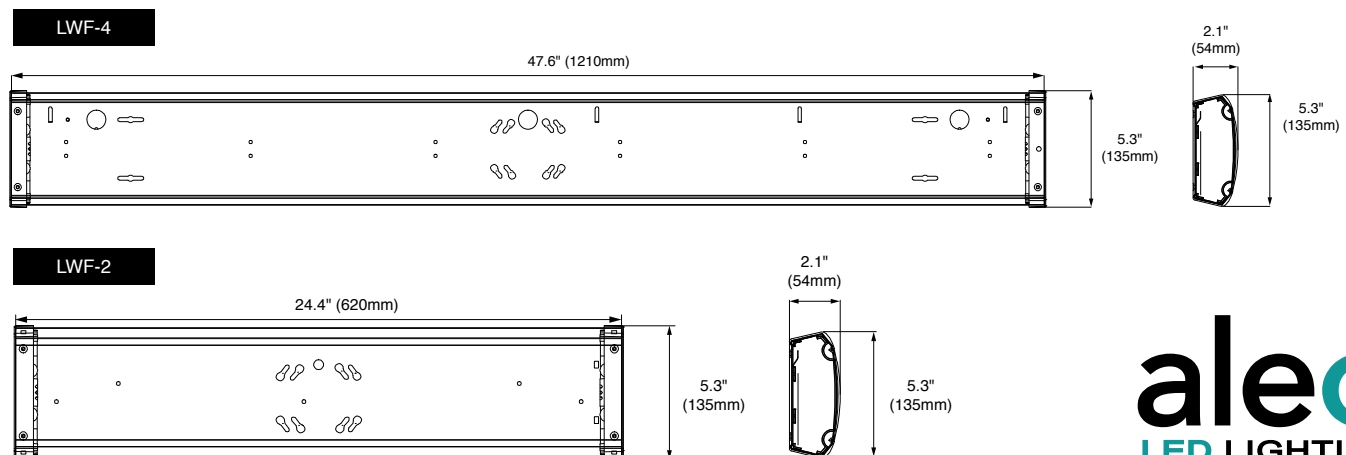

Product Dimensions

Aleo Lighting, Inc.
www.aleolighting.com
10988 Bloomfield Ave.
Santa Fe Springs, CA 90670
Ph: 877-358-8825

© 2021 Aleo Lighting, Inc. All rights reserved. For informational purposes only. Reproduction in whole or part is prohibited without prior written consent of the copyright owner. The information presented in this document does not form part of any quotation or contract, is believed to be accurate and reliable and may be changed without notice. No liability will be accepted by the publisher for any consequences of its use.